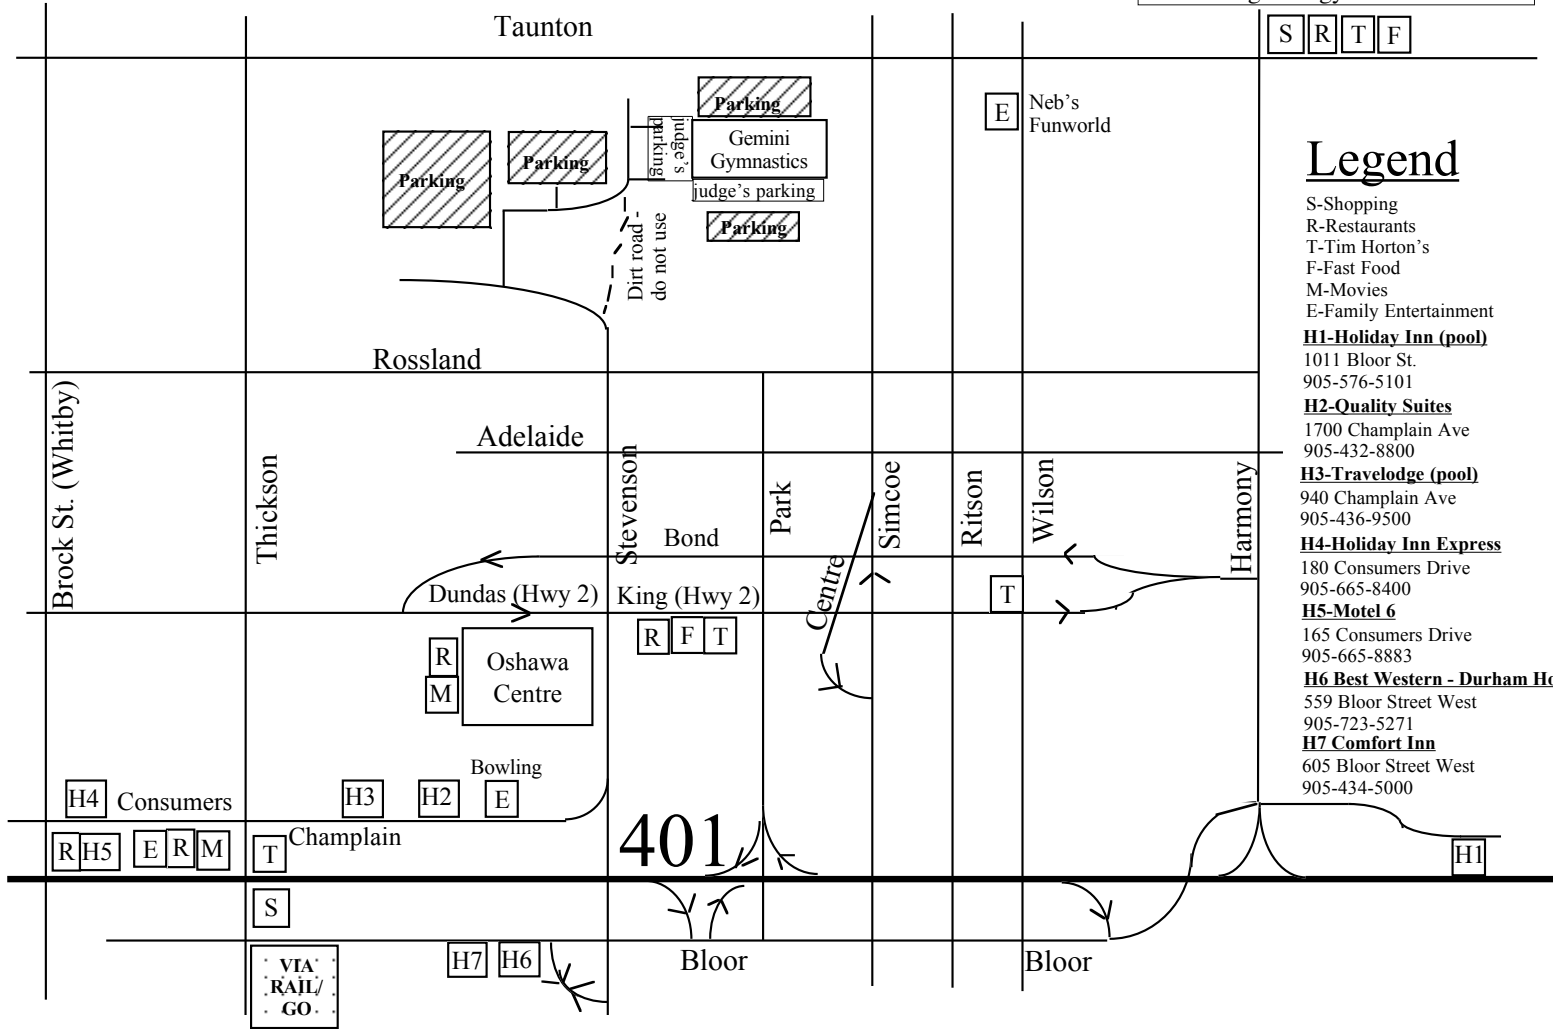

N map not to scale

1000 Stevenson Road North, Hangar 3
 Oshawa ON L1J 5P5
 905-576-2164 Fax.905-576-2013
 www.geminigymnastics.com

From the WEST: Take 401 East to Park Road exit #416. Turn right onto Bloor at the exit. Take the left lane and turn left onto the Stevenson Road ramp - just past the overpass. Follow Stevenson Road to the end past Rossland into the parking areas.

From the EAST: Take 401 West to Park Road exit #416. Turn right at the exit onto Park Road. Follow Park all the way up to Rossland Road (goes through a residential area). Turn left onto Rossland Road, then turn right onto Stevenson - follow to the end around the road into the parking areas.

From the 407: Take 407 to the end (Brock Road in Pickering). Turn right onto Brock Road (south). Turn left onto Taunton Road. Take Taunton to Thicksom Road, and turn right (south). Follow Thicksom to Rossland. Turn left onto Rossland (East). Follow Rossland to Stevenson Road and turn left onto Stevenson. Follow to the end around the road into the parking areas.